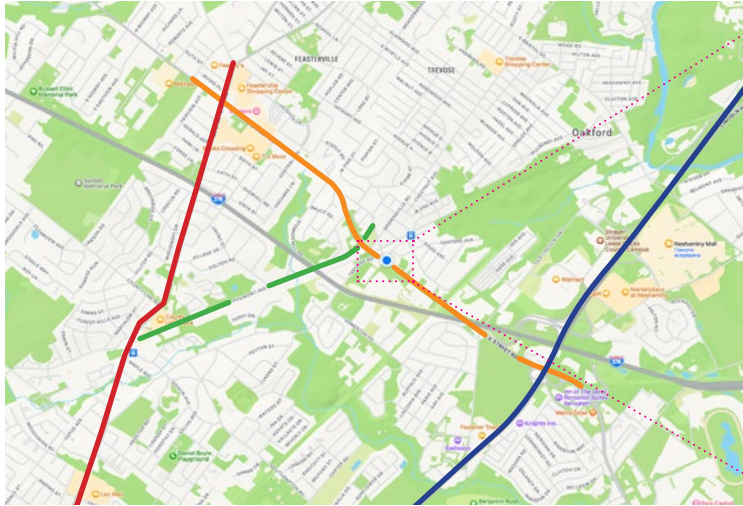

music studio
Syncôpe

+1 (215) 485-8033

4911 E Street Rd, Unit C, Feasterville Trevose, PA, 19053

Syncôpe Music Studio is conveniently located between **Bustleton Avenue** and **Roosevelt Boulevard** at **Street Road** near its crossing with **Philmont Avenue** ...

... in building, where Miracle Dental Center is located.

Studio has separate entrance and roomy parking.
At 1 minute of walk behind the parking there is Trevose train station.